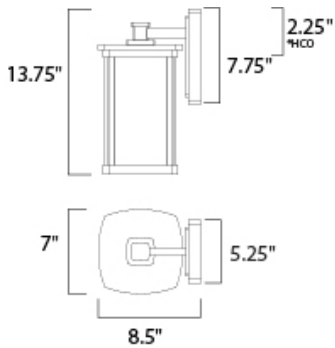

PRODUCT DESCRIPTION

Simple lines create a transitional style that fits a wide variety of exterior home design. Available in both Platinum or Bronze finish, Frosted Seedy or Clear Ribbed glass, or fluorescent, incandescent or LED lamping.

MEASUREMENTS

DIMENSION : 7" W x 13.75" H x 8.5" Ext
BACK PLATE : 5.25" W x 7.75" H x 2.25" HCO
HANGING WEIGHT : 5.1 lb

LAMPING

INPUT VOLTAGE : 120V
BULB : 1 x 60W Incandescent E26 Medium , 60W Total
BULB INCLUDED : (Not Included)
DIMMABLE : Yes

FINISHES OPTION

- Bronze (BZ)
- Platinum (PL)

GLASS

Clear Ribbed CR

MATERIAL

Aluminum, Glass

RATINGS

cETLus
Wet Location

ADDITIONAL

OPERATING TEMPERATURE:
-20°C (-4°F), 40°C (104°F)

Always consult a qualified electrician before installing any lighting product.